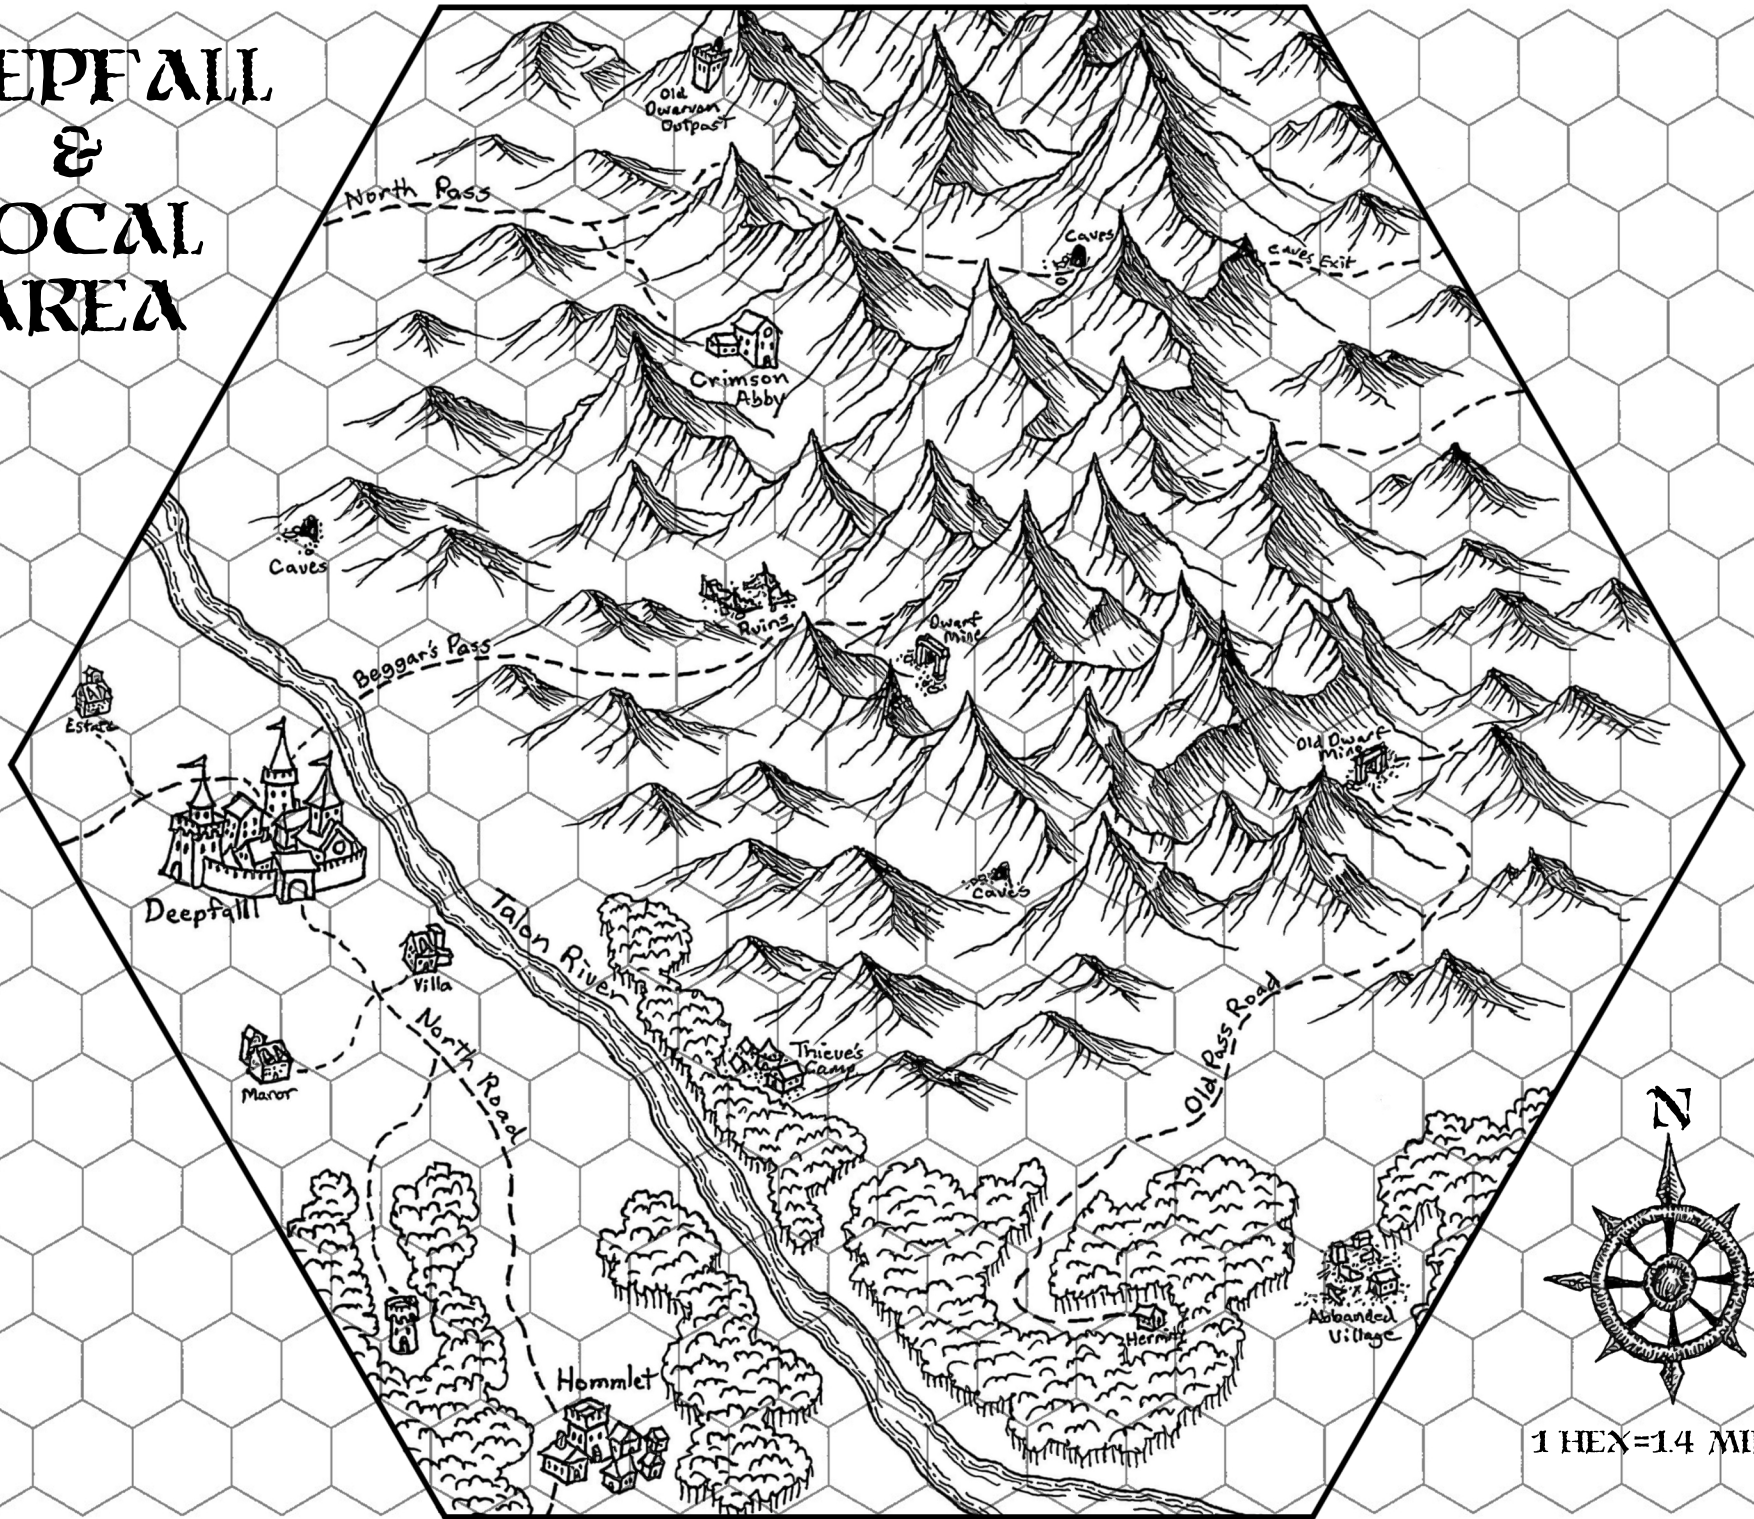

DEEPFALL & LOCAL AREA

1 HEX=1.4 MILES